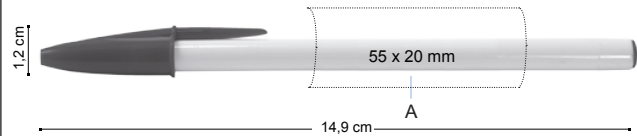

Product: BIC Style pen
Product Code: 1856

Imprint area:

Main barrel imprint area: 55 x 20mm

Imprint A - maximum 2 colour

Pen Colours

Choose from a great selection of barrel and clip colours allowing you to mix and match the right colours to create the right pen for you.

General Information

Print method: Screen
Min. order: 500
Pen weight: 5.1 grams
Writing ink colours: Black, Blue

Artwork

PDF
Illustrator (.ai or .eps file)
Pantone:
Do not use tints or half tones
Set artwork to pantone colours
Fonts:
Convert text to outlines